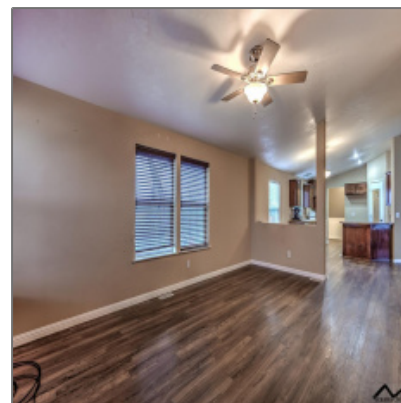

Manufactured On Land For Sale

1,512 Sqft - 20120 Peggy Lane, Red Bluff, California 96080

Basic [Details](#)

Property Type: **Manufactured On Land**

Listing Type: **For Sale**

Listing ID: **3355**

Price: **\$389,000**